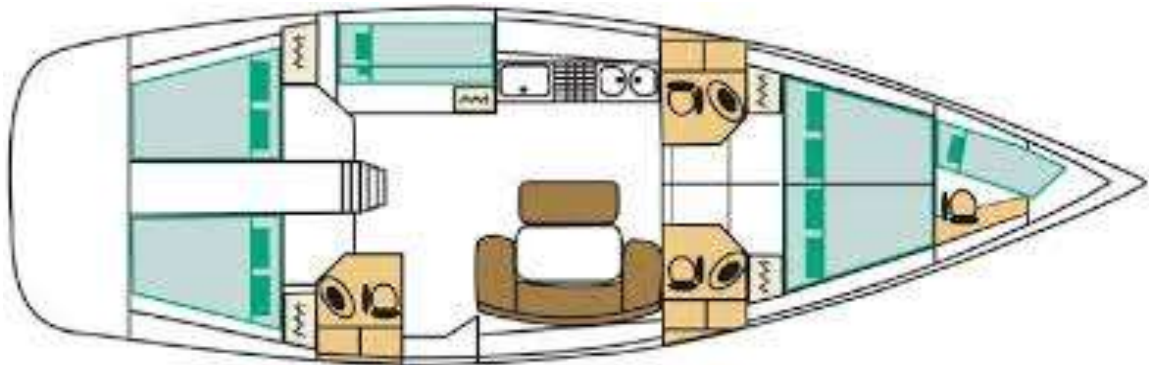

Yacht Charter 'CYCLADES 505' / 5+1 cabins / Athens & Kos island:

Just what you need to sail in comfort the Greek Islands! Available from our bases in Athens and Kos Island.

Bénéteau Cyclades 50.5 is a cruising sailboat with nautical elegance. Simplicity and pleasure summarize the program of this new Cyclades range of yachts. These are real cruising yachts where convenience is everywhere - double helm position to improve comfort when sailing and moving round the boat - a cockpit designed so that all maneuvers are really simple, genoa winches near the helm - electric winch for the *classic mainsail* - instrument supports at the cockpit table and on the helm consoles.

A period: 25/7-22/8, B period: 13/6-25/7 & 22/8-26/9, C period: 28/4-13/6 & 26/9-10/10, D period 10/10 and later.

Engine Yanmar 120 HP, full battened mainsail, roller genoa, sprayhood, bimini, air condition, generator, bow thruster, autopilot, electr. Anchor winch, GPS-plotter and the latest electronics.

Yacht Charter 'CYCLADES 505' / 5+1 cabins / Athens & Kos island:

Electric Windlass | Bimini | Sprayhood | Cockpit Table | External Shower | External Speakers
| Dinghy | Classic mainsail | electric winch | Full Safety Equipment | Hot Water | Radio |
CD Player | Wind | Depth | Autopilot | GPS Chart Plotter | VHF | EPIRB |

Engine Yanmar 120 HP, full battened mainsail, roller genoa, sprayhood, bimini, air condition, generator, bow thruster, autopilot, electr. Anchor winch, GPS-plotter and the latest electronics.

- Length: 15,30m
- Beam: 4,90m
- Draft: 2,00m
- Built: 2008
- Cabins: 5+1
- Engine: Yanmar 120hp
- Water Capacity: 1000 lt
- Fuel Capacity: 450lt
- Operating Bases: ATHENS & KOS island